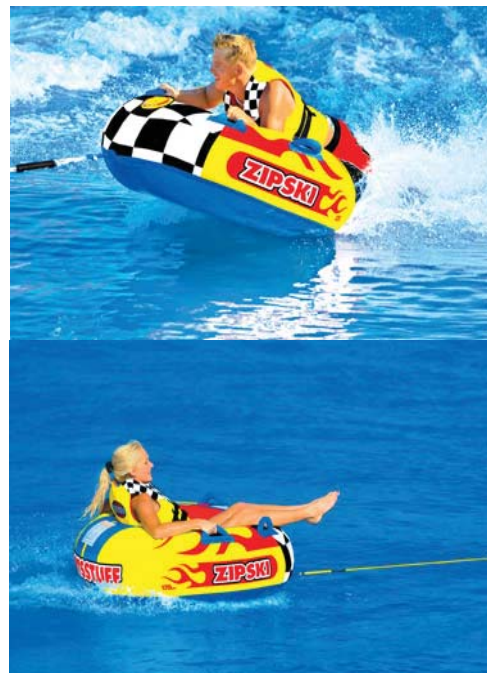

EASTPORT BOAT RENTAL, LLC
Pickwick Lake's Best Area For Waverunners & Pontoon Boat Rentals

TUBE RENTAL

Rope & Bridle Included in Rental Price

Daily Tube Rental \$40.00

Tube Rental Deposit .. \$40.00

Deposit held for damages